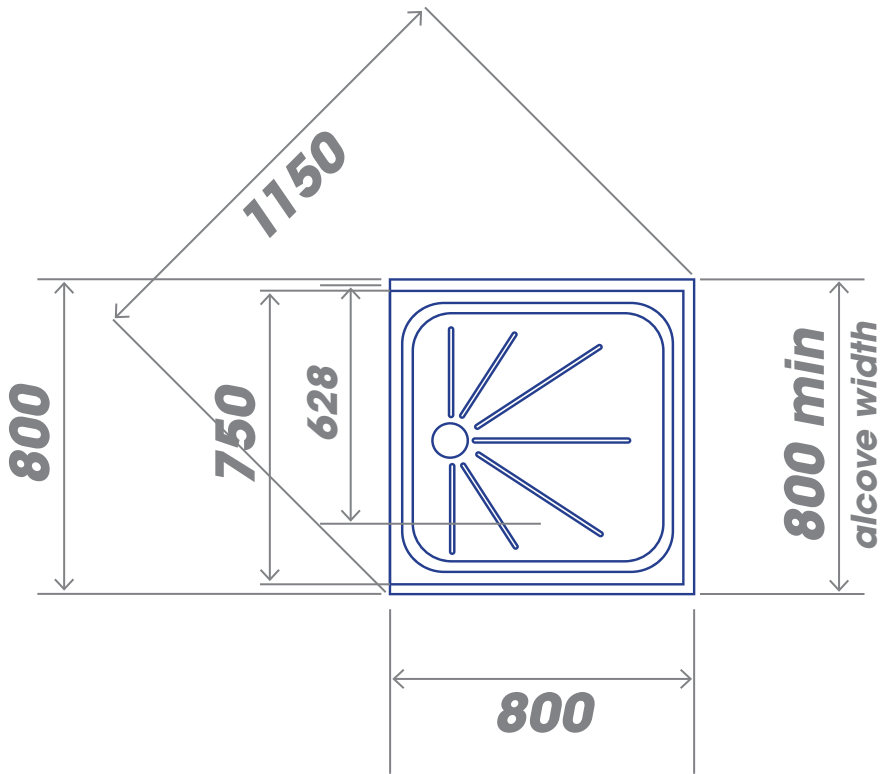

800x800 ALCOVE

LEAK-FREE FOR LIFE

Tray section designed to suit standard 50mm waste fitting

900x900 ALCOVE

LEAK-FREE FOR LIFE

Tray section designed to suit standard 90mm waste fitting

1000x800 ALCOVE

LEAK-FREE FOR LIFE

Tray section designed to suit standard 90mm waste fitting

1200x800 ALCOVE

LEAK-FREE FOR LIFE

Tray section designed to suit standard 90mm waste fitting