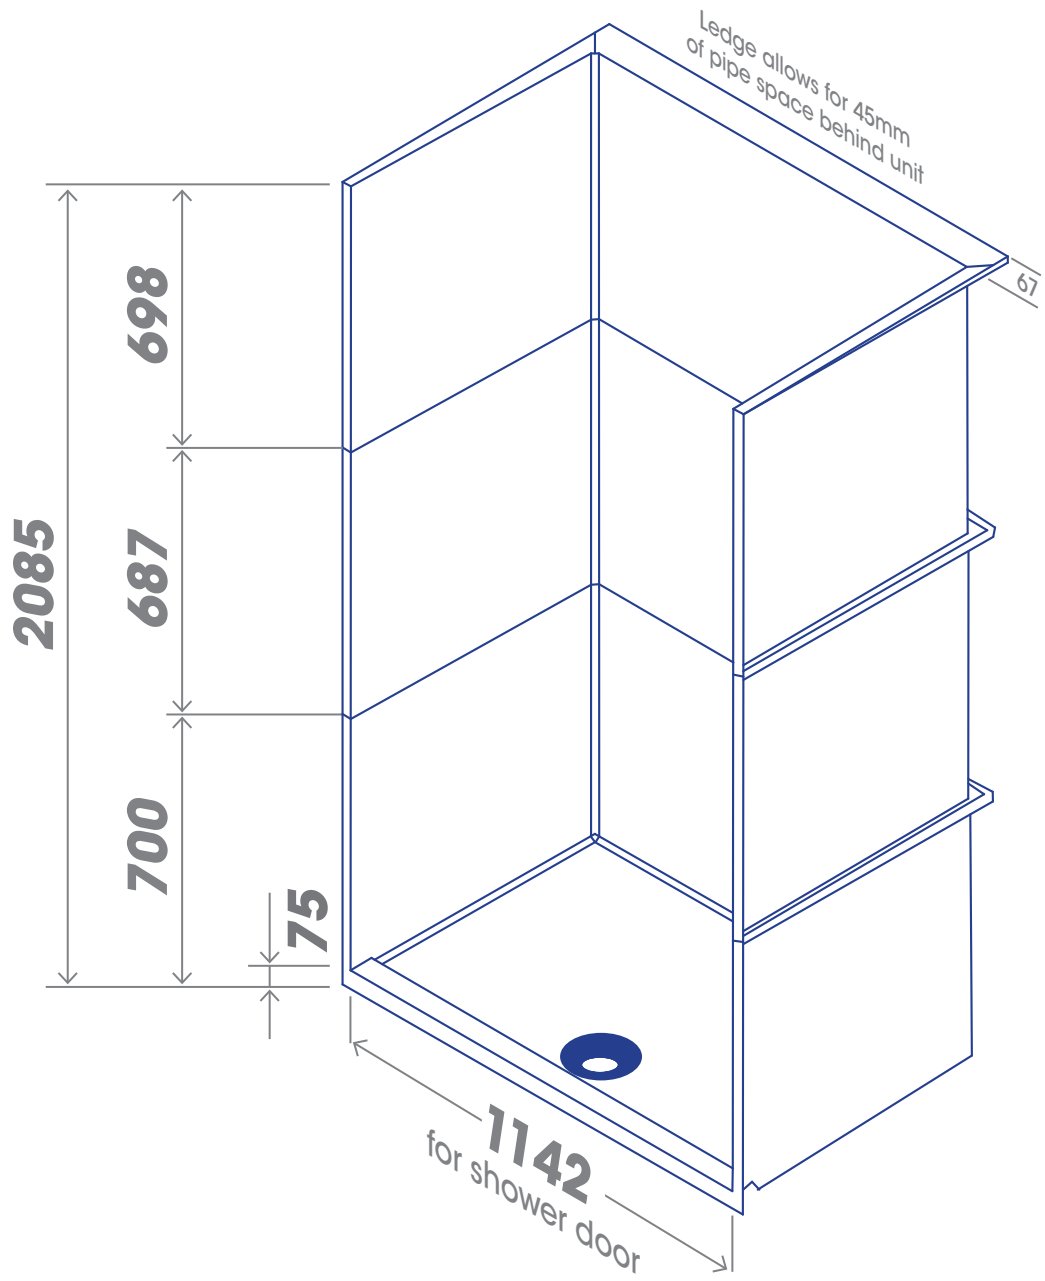

800x800 ALCOVE

LEAK-FREE FOR LIFE

Tray section designed to suit standard 50mm waste fitting

900x900 ALCOVE

LEAK-FREE FOR LIFE

Tray section designed to suit standard 90mm waste fitting

1000x800 ALCOVE

LEAK-FREE FOR LIFE

Tray section designed to suit standard 90mm waste fitting

1200x800 ALCOVE

LEAK-FREE FOR LIFE

Tray section designed to suit standard 90mm waste fitting