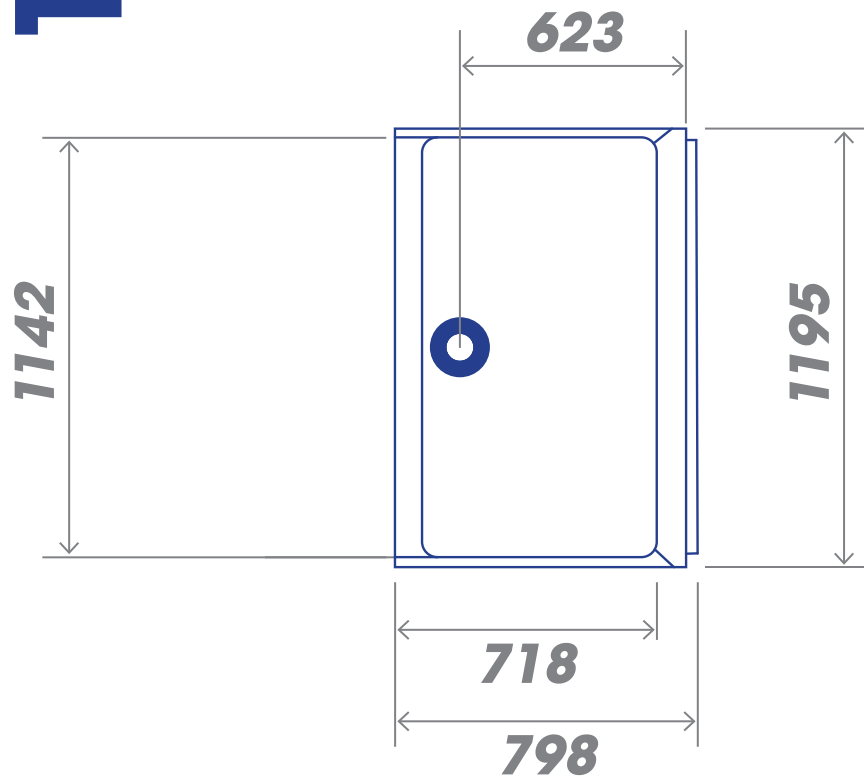

800x800 ALCOVE

LEAK-FREE FOR LIFE

Tray section designed to suit standard 50mm waste fitting

900x900 ALCOVE

LEAK-FREE FOR LIFE

Tray section designed to suit standard 90mm waste fitting

1000x800 ALCOVE

LEAK-FREE FOR LIFE

Tray section designed to suit standard 90mm waste fitting

1200x800 ALCOVE

LEAK-FREE FOR LIFE

Tray section designed to suit standard 90mm waste fitting