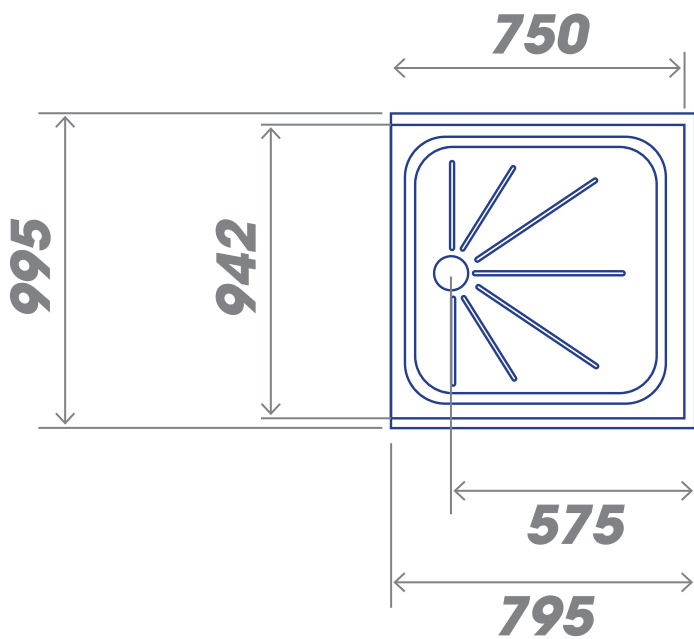

800x800 ALCOVE

LEAK-FREE FOR LIFE

Tray section designed to suit standard 50mm waste fitting

900x900 ALCOVE

LEAK-FREE FOR LIFE

Tray section designed to suit standard 90mm waste fitting

1000x800 ALCOVE

LEAK-FREE FOR LIFE

Tray section designed to suit standard 90mm waste fitting

1200x800 ALCOVE

LEAK-FREE FOR LIFE

Tray section designed to suit standard 90mm waste fitting