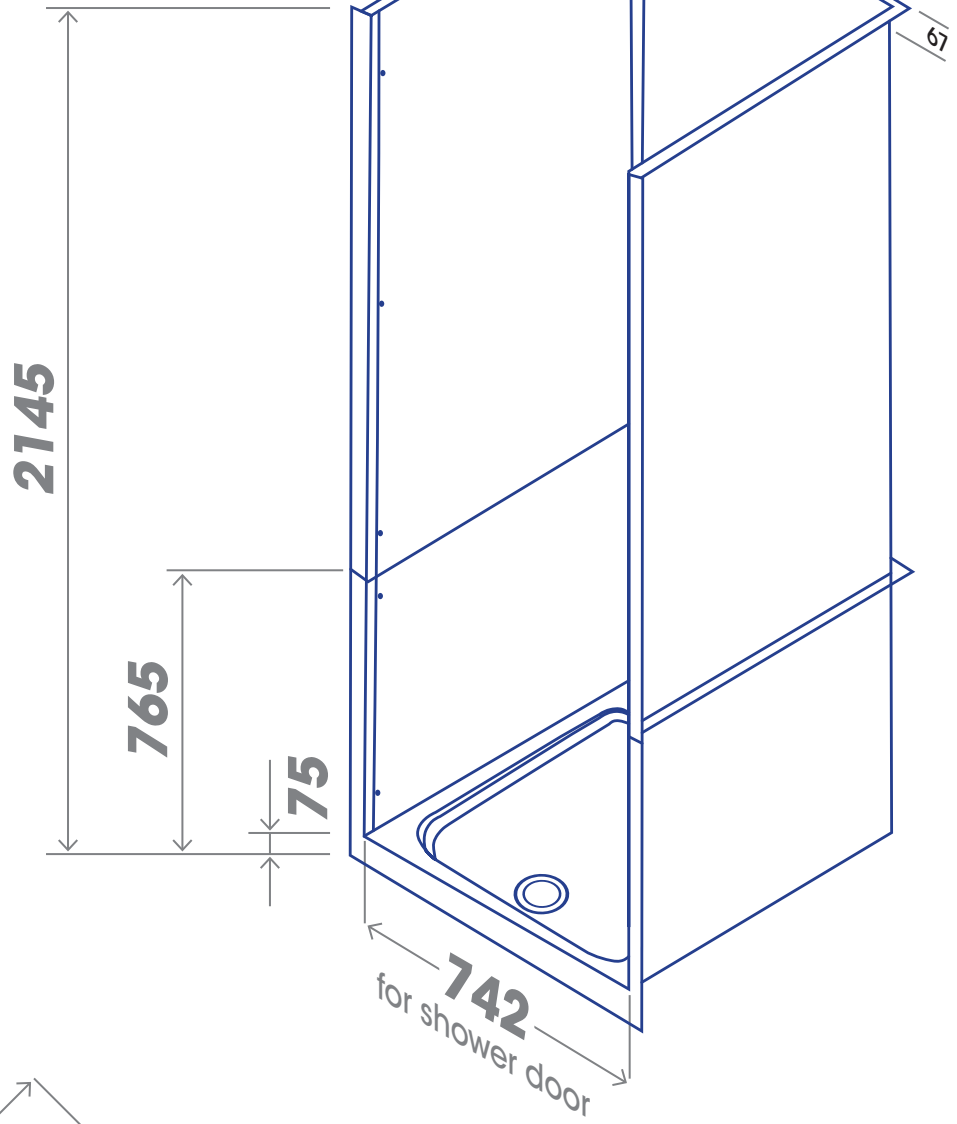

800x800 ALCOVE

LEAK-FREE FOR LIFE

Tray section designed to suit standard 50mm waste fitting

900x900 ALCOVE

LEAK-FREE FOR LIFE

Tray section designed to suit standard 90mm waste fitting

1000x800 ALCOVE

LEAK-FREE FOR LIFE

Tray section designed to suit standard 90mm waste fitting

1200x800 ALCOVE

LEAK-FREE FOR LIFE

Tray section designed to suit standard 90mm waste fitting