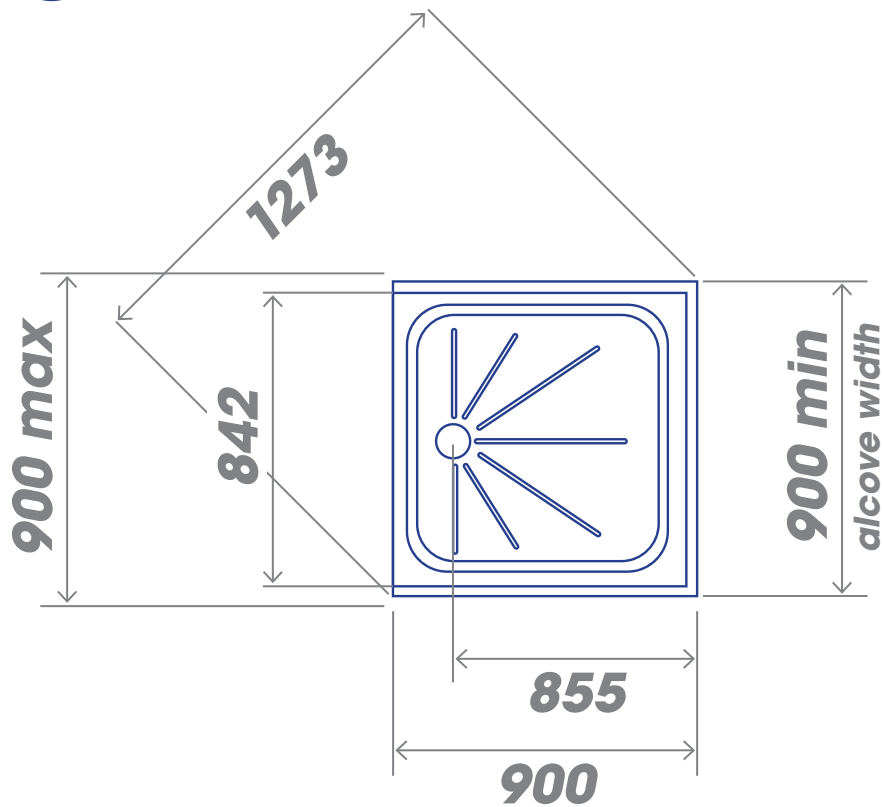

800x800 ALCOVE

LEAK-FREE FOR LIFE

Tray section designed to suit standard 50mm waste fitting

900x900 ALCOVE

LEAK-FREE FOR LIFE

Tray section designed to suit standard 90mm waste fitting

1000x800 ALCOVE

LEAK-FREE FOR LIFE

Tray section designed to suit standard 90mm waste fitting

1200x800 ALCOVE

LEAK-FREE FOR LIFE

Tray section designed to suit standard 90mm waste fitting