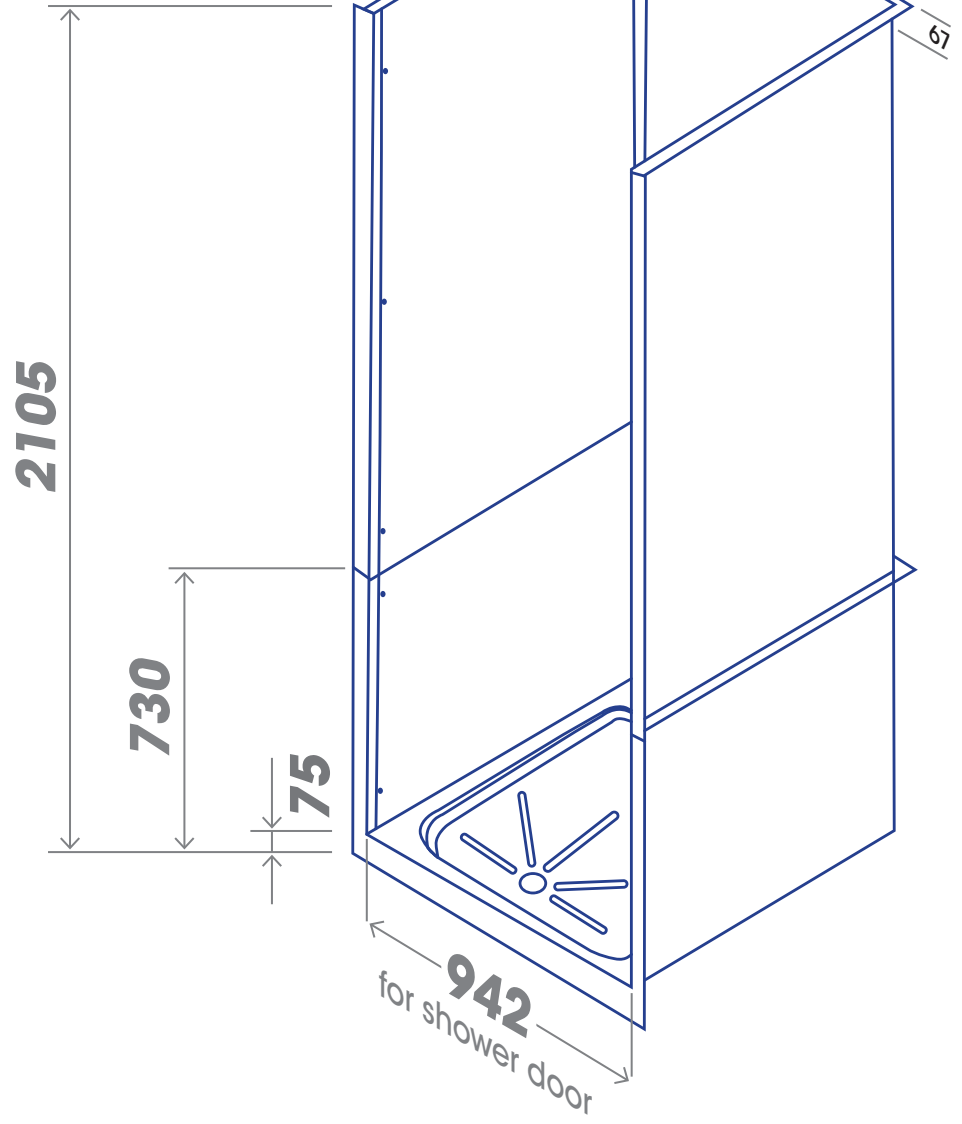

800x800 ALCOVE

LEAK-FREE FOR LIFE

Tray section designed to suit standard 50mm waste fitting

900x900 ALCOVE

LEAK-FREE FOR LIFE

Tray section designed to suit standard 90mm waste fitting

1000x800 ALCOVE

LEAK-FREE FOR LIFE

Tray section designed to suit standard 90mm waste fitting

1200x800 ALCOVE

LEAK-FREE FOR LIFE

Tray section designed to suit standard 90mm waste fitting