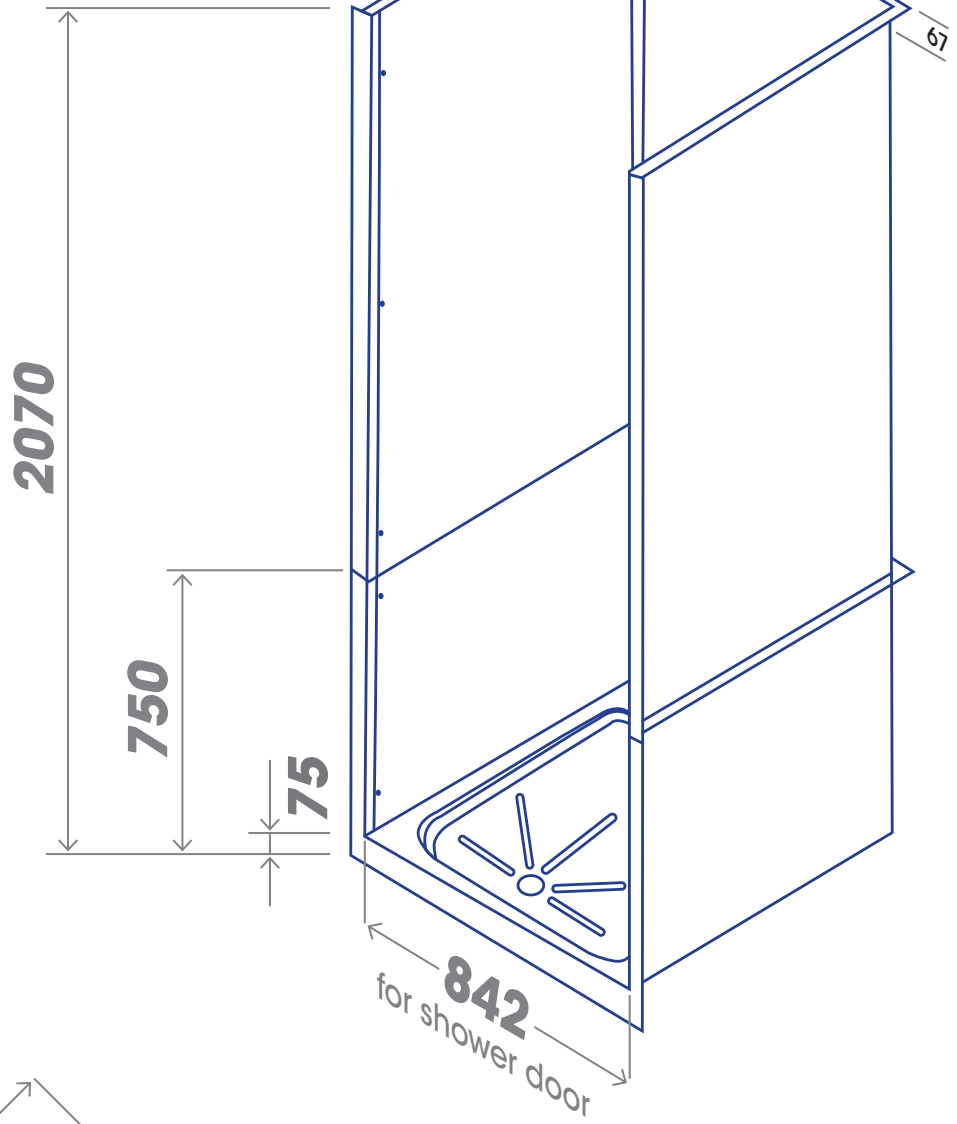

800x800 ALCOVE

LEAK-FREE FOR LIFE

Tray section designed to suit standard 50mm waste fitting

900x900 ALCOVE

LEAK-FREE FOR LIFE

Tray section designed to suit standard 90mm waste fitting

1000x800 ALCOVE

LEAK-FREE FOR LIFE

Tray section designed to suit standard 90mm waste fitting

1200x800 ALCOVE

LEAK-FREE FOR LIFE

Tray section designed to suit standard 90mm waste fitting